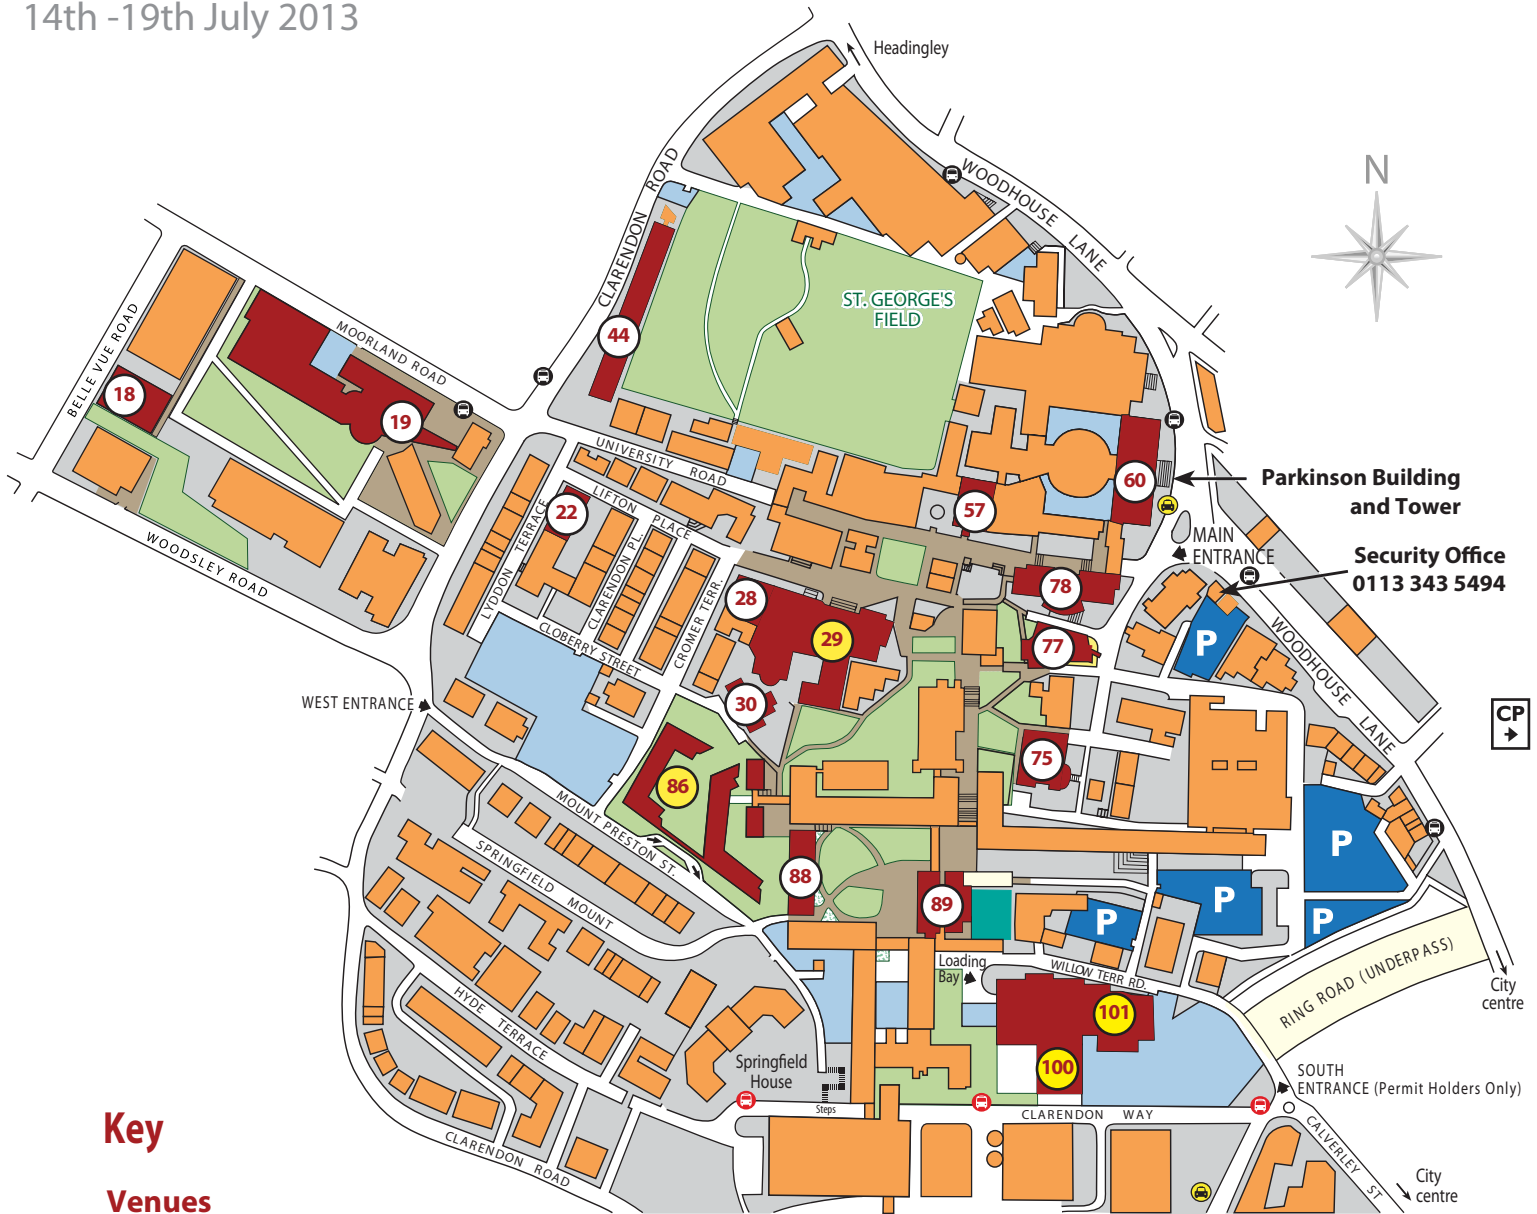

ICFS10 2013

14th -19th July 2013

Key

Venues

Breakfast: Refectory

Sessions: Conference Auditorium

Poster Presentations : Sports Hall 1

Drinks Receptions : Terrace Bar

Gala Dinner : Terrace Bar & Refectory

Accommodation

Charles Morris Hall: Storm Jameson Court & Whetton

29

100

101

29

29

Taxi Rank 

Pedestrian Only Area 

Lawns 

All venues on campus

- 18. Western Lecture Theatre
- 19. Leeds University Business School (LUBS)
- 22. Ellerslie Hall
- 28. University House
- 29. Refectory
- 30. Lyddon Hall
- 44. Henry Price Residence
- 57. Great Hall

- 60. Parkinson Building
- 75. School of Music
- 78. Michael Sadler Building
- 86. Charles Morris Hall (Dobree House, Storm Jameson Court, Whetton House)
- 88. Staff Centre
- 89. Roger Stevens Building
- 100. Conference Auditorium
- 101. Sports & Exhibition Centre/The Edge